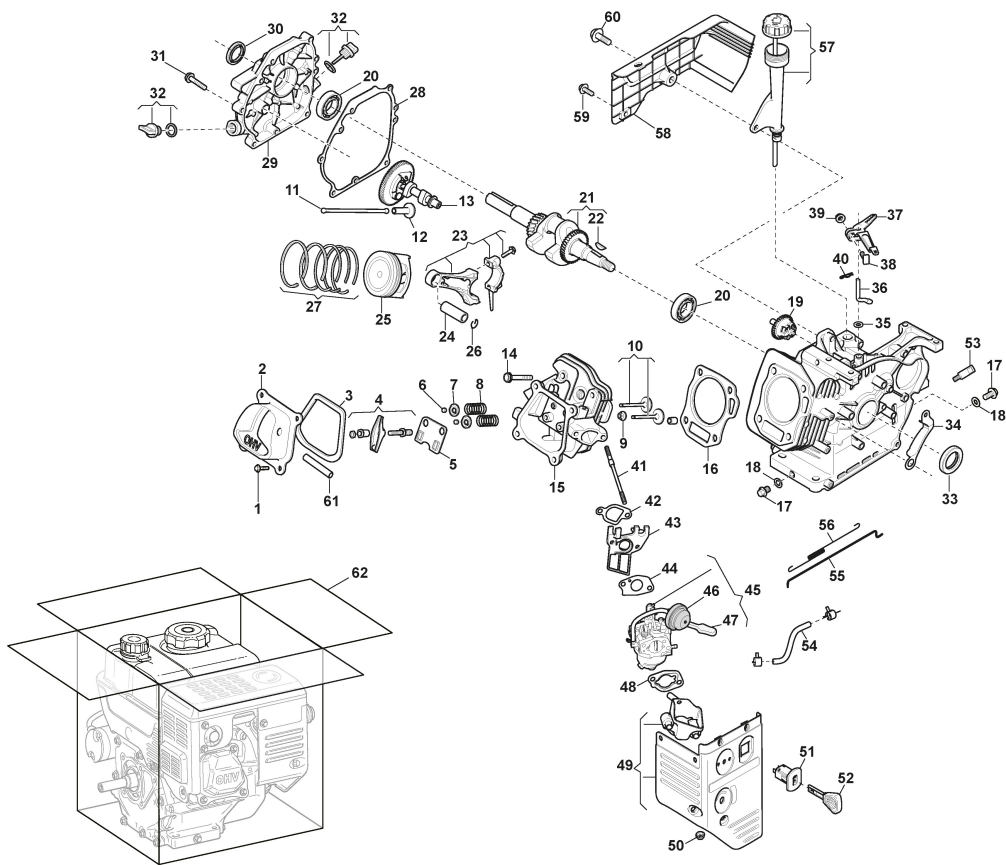

Engine - Piston, Crankshaft

Ref.nr.	Qty	Item number	Description	Notes	From	Up to
1	4	118551334/0	Screw			
2	1	118550784/0	Cover			
3	1	118551163/0	Gasket			
4	2	118550273/0	Valve Arm Set			
5	1	118550475/0	Valve Lifter			
6	2	118551166/0	Valve keeper			
7	2	118551167/0	Retainer			
8	2	118550896/0	Spring			
9	1	118551168/0	Gasket			
10	1	118551203/0	Valve Assy, Intake + Exhaust			
11	2	118550474/0	Push Rod			
12	2	118550623/0	Valve Lifter			
13	1	118551528/0	Camshaft			
14	4	118551200/0	Screw			
15	1	118551162/0	Cylinder Head			
16	1	118550783/0	Gasket			
17	2	118550460/0	Drain Plug bolt			
18	2	118550793/0	Washer , Drain Plug			
19	1	118550787/0	Speed Governor Assy			
20	2	118550280/0	Ball Bearing			
21	1	118550800/0	Crankshaft			
22	1	118550288/0	Woodruff Key			
23	1	118550519/0	Connecting Rod			
24	1	118550786/0	Piston Pin			
25	1	118551526/0	Piston			
26	2	118551201/0	Washer, Piston Pin			
27	1	118551527/0	Piston, Ring Set			
28	1	118550782/0	Crankcase Gasket			
29	1	118551292/0	Crankcase Cover			
30	1	118551338/0	Oil Seal			
31	6	118551199/0	Screw			
32	2	118551160/0	Oil Tank Cap			
33	1	118550792/0	Oil Seal			
34	1	118550795/0	Plate			
35	1	118550858/0	Washer			
36	1	118550459/0	Shaft, Governor Arm			
37	1	118551314/0	Arm Governor			
38	1	118550805/0	Screw			
39	1	112292102/0	Nut			
40	1	118550856/0	Cotter Pin			
41	2	118551335/0	Stud			
42	1	118551174/0	Carburetor Gasket			
43	1	118550484/0	Carburetor insulator			
44	1	118551173/0	Carburetor Gasket			
45	1	118551529/0	Carburetor			
46	1	118551184/0	Air Purge Pump			
47	1	118550886/0	Choke Lever			
48	1	118550482/0	Spacer