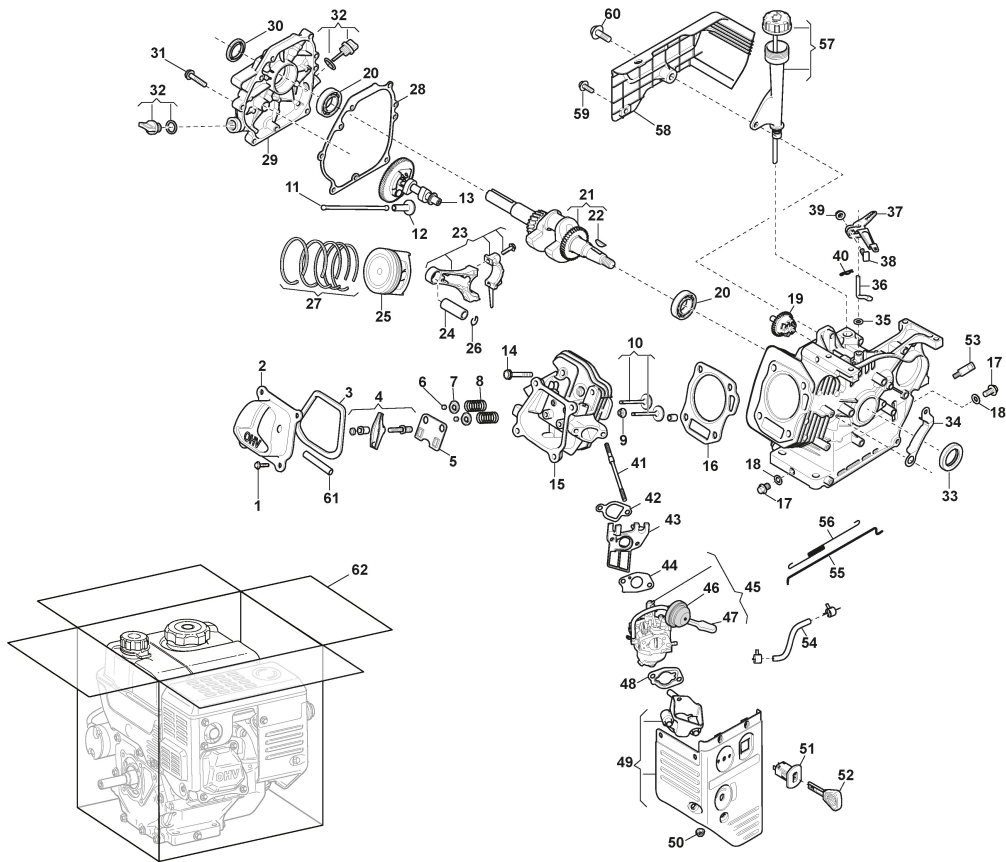

Engine - Piston, Crankshaft

Ref.nr.	Qty	Item number	Description	Notes	From	Up to
49	1	118551320/0	Air Cleaner Assy			
50	2	118550806/0	Nut			
51	1	118550828/0	Starting Switch			
52	1	118550639/1	Switch Key			
53	1	118550794/0	Valve Assy			
54	1	118551342/0	Fuel Hose			
55	1	118550493/0	Governor Rod			
56	1	118550492/0	Spring			
57	1	118551291/0	Oil Filler Assy			
58	1	118551346/0	Cover			
59	1	118550816/0	Screw			
60	1	9942-0825-16	Screw			
61	1	118551339/0	Breather Pipe			
62	1	118551357/1	Engine Assembled