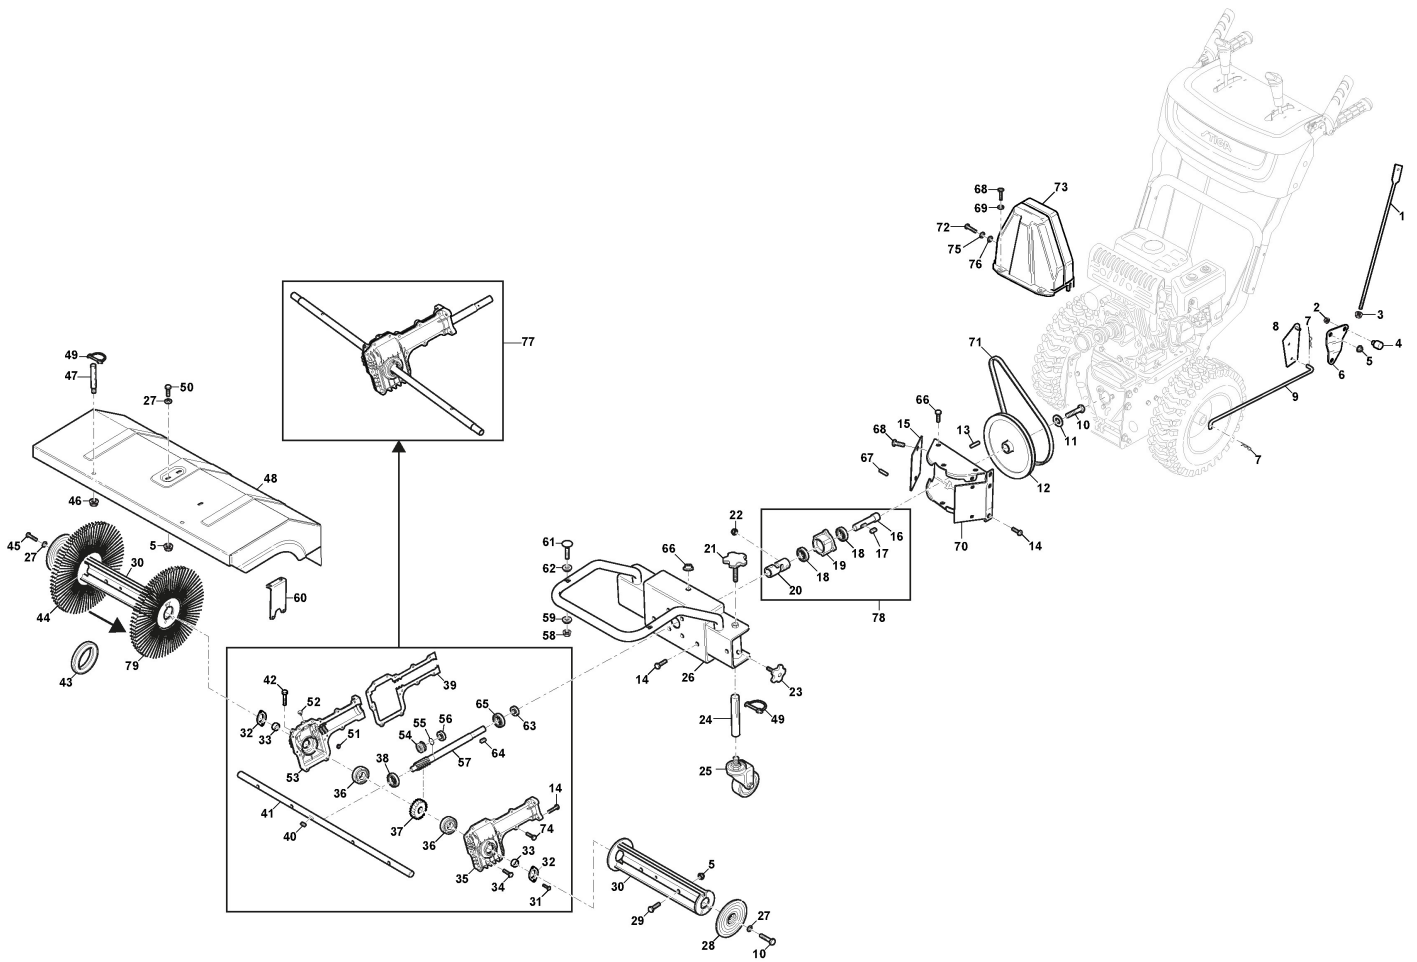

Body

Ref.nr.	Qty	Item number	Description	Notes	From	Up to
1	1	118820728/0	Direction Rod			
2	3	112154510/0	Nut			
3	1	112293200/0	Nut			
4	1	118820368/0	Pin			
5	9	112155000/0	Nut			
6	1	118820369/0	Welded Direction Plate			
7	3	1811-3080-01	Cotter Pin			
8	1	118820729/0	Welded fixing plate			
9	1	118820730/0	Direction Rod			
10	2	118821136/0	Screw			
11	1	112523060/0	Washer			
12	1	118820253/0	Pulley			
13	1	118820252/0	Key			
14	20	112793102/0	Screw			
15	2	118820373/0	Plate			
16	1	118820374/0	Short Shaft			
17	1	118820375/0	Key			
18	2	118820376/0	Ball Bearing			
19	1	118820377/0	Bearing Housing			
20	1	118820378/0	Gimbal			
21	2	118820731/0	Plastic Screw			
22	2	112295200/0	Nut			
23	2	118820732/0	Plastic Screw			
24	2	118820733/0	Wheel Shaft			
25	2	118820734/0	Wheel			
26	1	118820735/0	Fixing Plate			
27	4	112523060/0	Washer			
28	2	118820383/0	Plate			
29	4	112691100/0	Screw			
30	2	118820736/0	Fixing Plate			
31	4	112727790/0	Screw			
32	2	118820738/0	Oil Cap			
33	2	1811-3143-01	Sealing			
34	10	112791400/0	Screw			
35	1	118820739/0	Right housing			
36	2	118820740/0	Ball Bearing			
37	1	118820386/0	Worm Gear			
38	1	118820751/0	Ball Bearing			
39	1	118820741/0	Washer			
40	1	1811-3144-01	Key			
41	1	118820390/0	Shaft			
42	1	118820423/0	Screw			
43	22	118820391/0	Brush Pad			
44	26	118820392/0	Straight Brush	Straight		
45	1	112793301/0	Screw			
46	2	9739-1031-22	Nut			
47	2	118820393/0	Connector			
48	1	118820743/0	Brush Cover